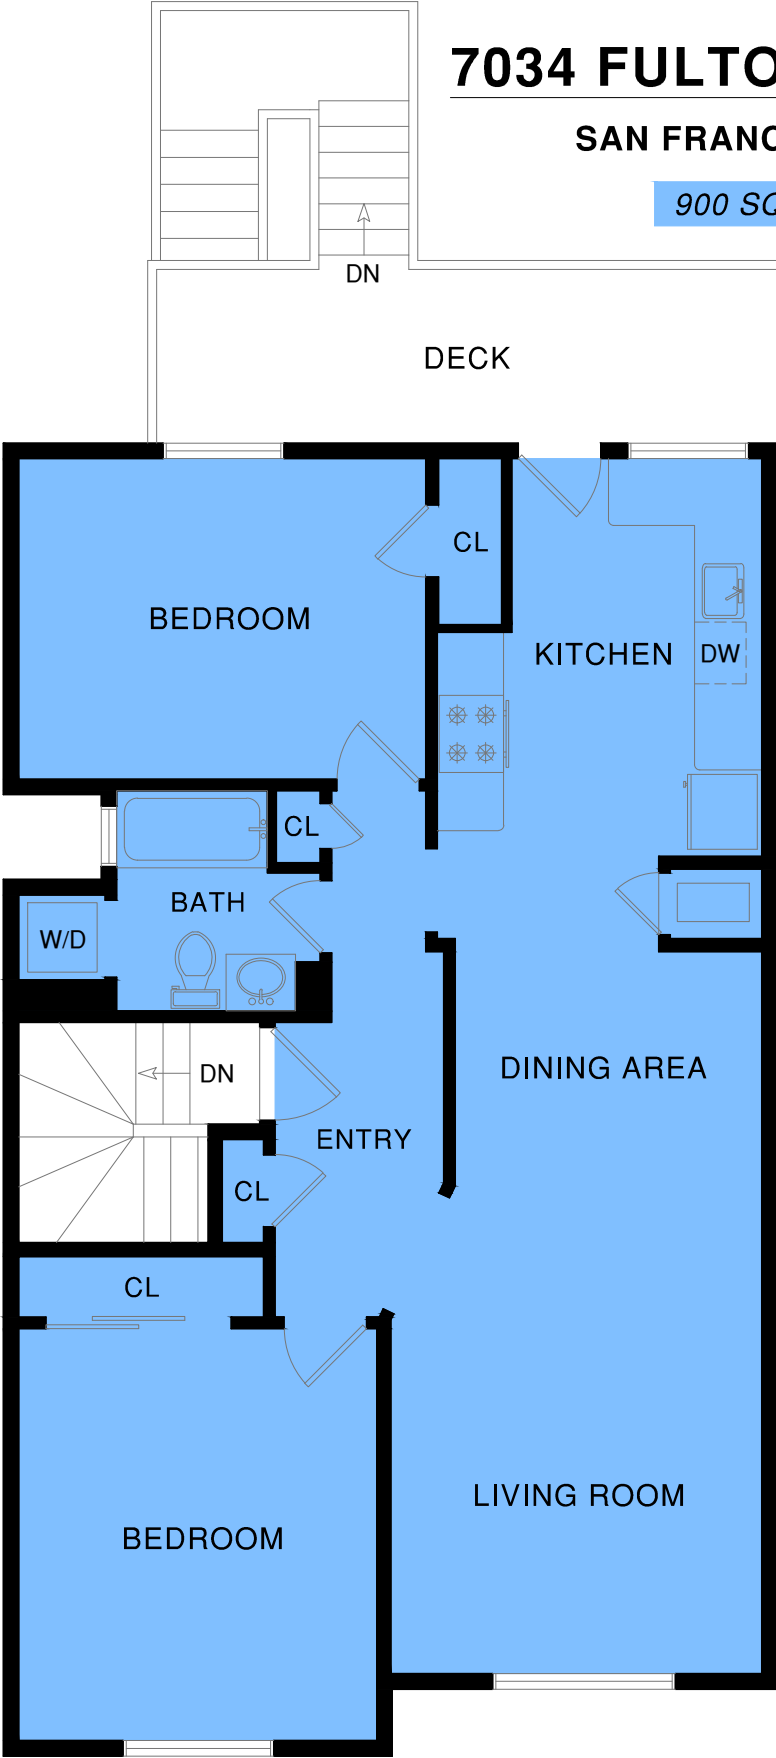

7034 FULTON STREET

SAN FRANCISCO, CA

900 SQ FT